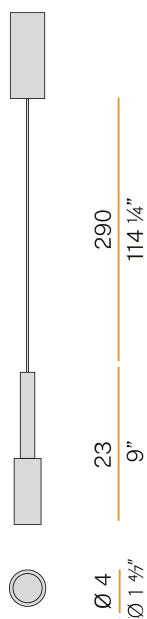

### Data sheet

CODE	L07306.001.0501
SYSTEM POWER CONSUMPTION	6,5W
EFFICACY	56.5lm/W
LIGHT SOURCE	LED
LIGHT SOURCE LIFETIME	L70 (B50) 80.000h
COLOUR TEMPERATURE	2700K Ra>90
LIGHT DISTRIBUTION	diffused
POWER SUPPLY	220-240V AC
FREQUENCY	50/60Hz
ELECTRICAL CONFIGURATION	ON-OFF
DRIVER	integrated included
NOMINAL LUMINOUS FLUX	475lm
LUMEN OUTPUT	339lm
EFFICIENCY	71.4%
WEIGHT	0,51 Kg
PROTECTION DEGREE	IP20
COLOUR TOLLERANCES	SDCM 3
PACKING DIMENSIONS (CM)	12,0 x 24,0 x 13,0

Suspension lighting fixture for interiors, with direct light emission.  
Turned aluminium structure in white, champagne, mat black, bronze or titanium polyacrylic paint.  
Turned aluminium head in polyacrylic paint.  
Modelled polycarbonate diffuser with opaline finish.  
Turned brass end cap in polyacrylic paint.  
2,9m (114,2") long suspension and power cable in transparent PVC.  
Power canopy with pickled sheet metal ceiling bracket and extruded aluminium covering in white, champagne, mat black, bronze or titanium polyacrylic paint.

### Technical drawing

### Polar diagram